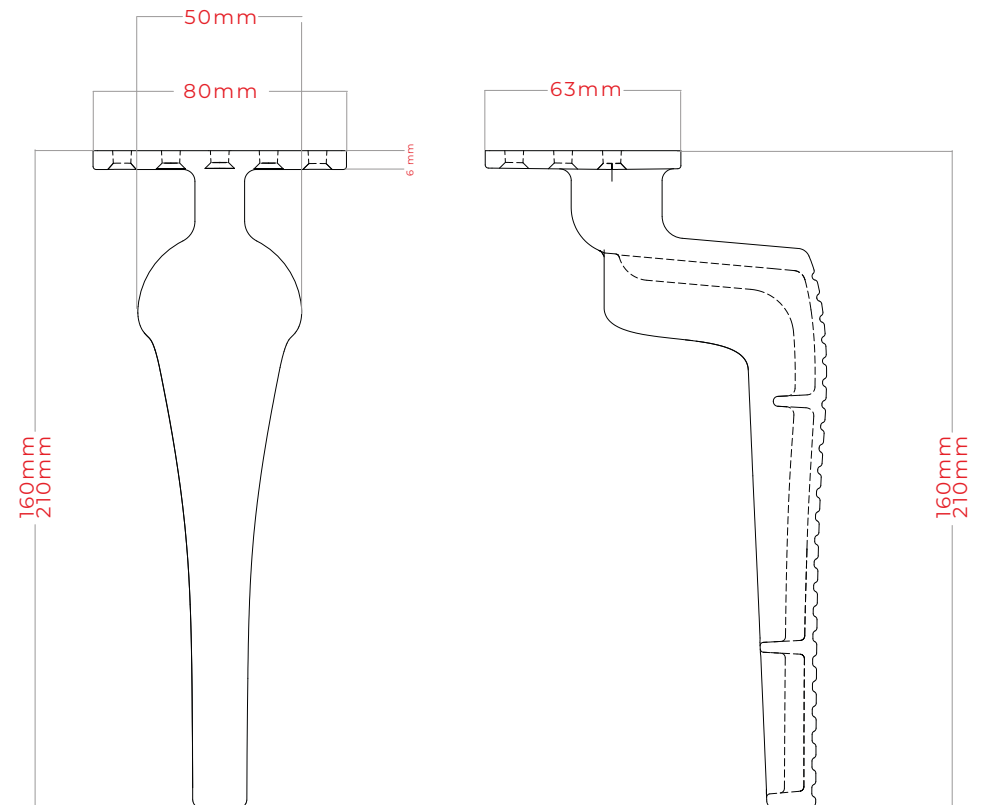

TECHNICAL DETAILS

160 mm
210 mm