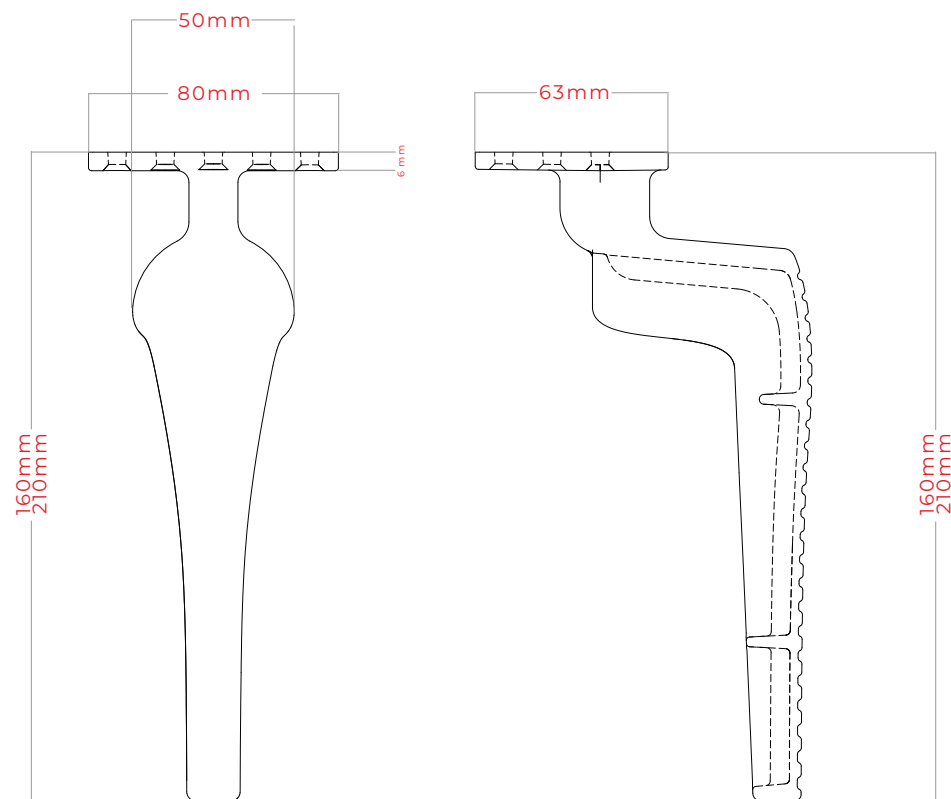

TECHNICAL DETAILS

160 mm
210 mm