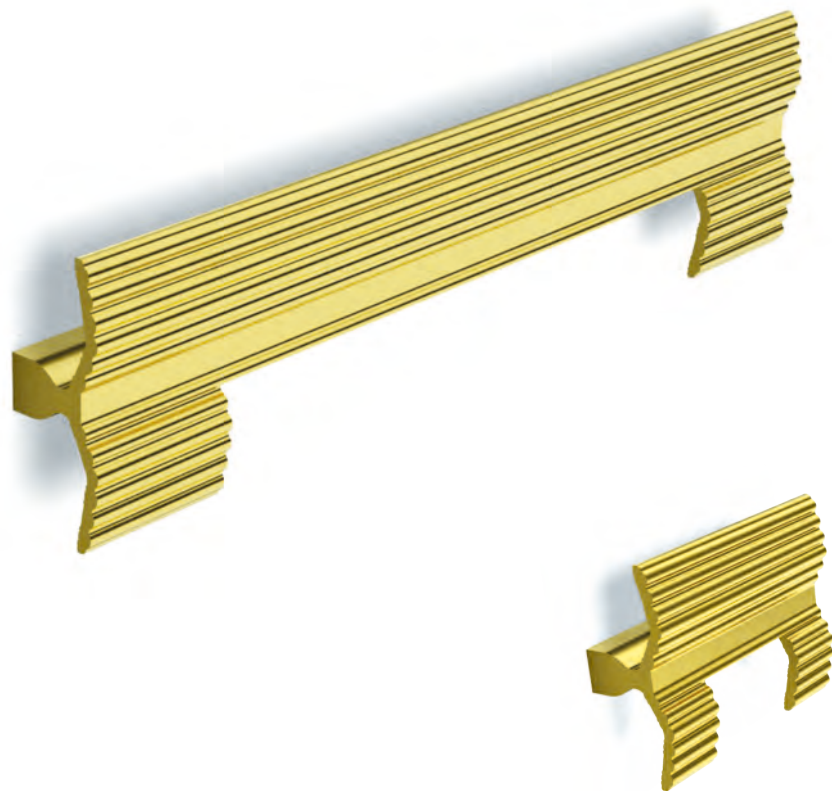

CODE 276

COLOR OPTIONS

CHROME V01   GOLD V03   ANTRACIT V04   BLACK V05   ROSE V015   BRONZE V 19

OPTIONAL COLORS

PAINTED COLORS

TECHNICAL DETAILS

CENTRAL	LENGHT	WIDTH	HEIGHT	THICKNESS	BOX
32	*	40	15	5	50
224	*	40	15	5	50
320	*	40	15	5	50