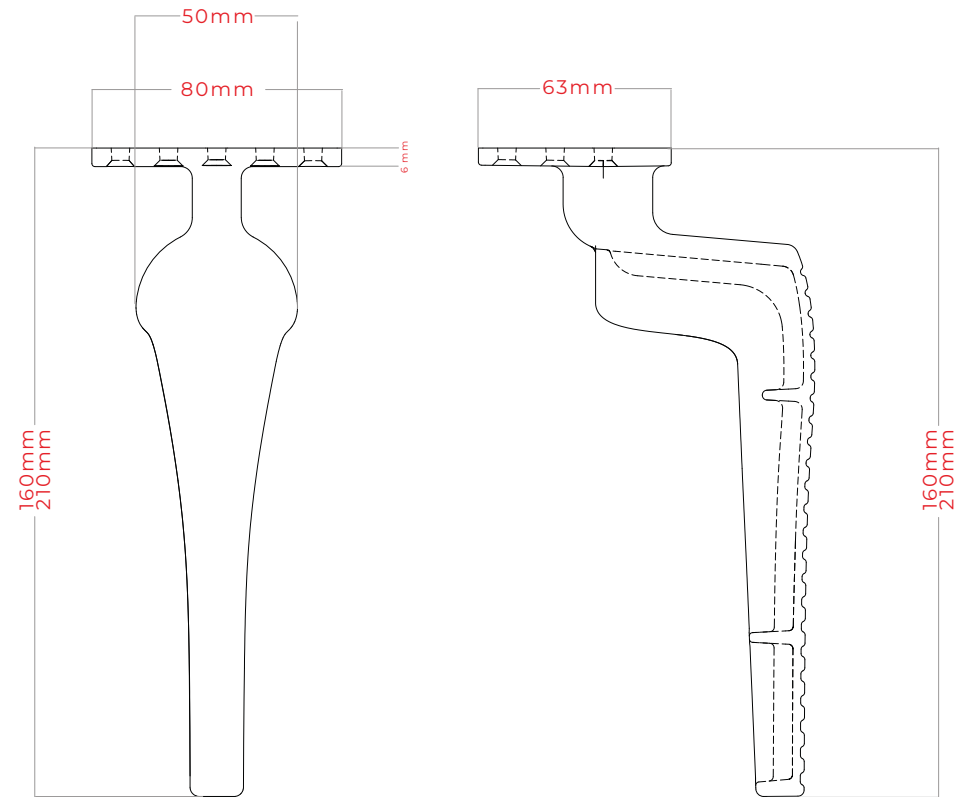

TECHNICAL DETAILS

160 mm
210 mm